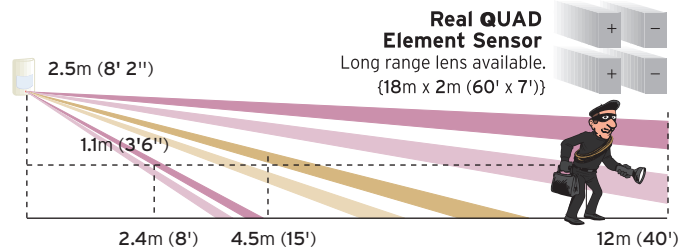

ZoDIAC QUAD (RK410RQ) - QUAD Detector

The ZoDIAC QUAD with real quad element sensor provides added catch performance and false alarm immunity in hostile residential environments. The real quad elements assure improved coverage while reducing significantly false alarms from warm air, moving curtains and spot temperature changes.