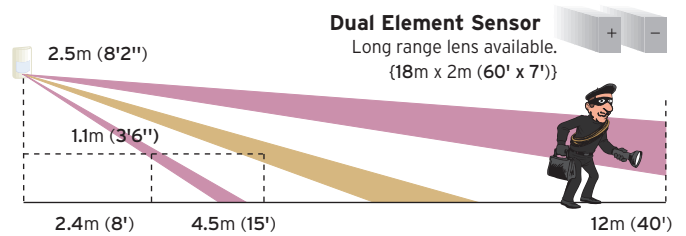

The ZoDIAC line of detectors also includes the ZoDIAC DT and the ZoDIAC DT PET models.

ZoDIAC Series Features

- Full 12x12m (40'x40') coverage
- Improved false alarm immunity
- High RFI immunity above 20V/m
- Free swivel for wall/ceiling mounting
- Selectable pulse count
- White light protection
- Optical protective sleeve
- Optional long range lens
- Internal cable duct and ample wiring space for easy installation

RISCO
GROUP

Creating Security Solutions.
With Care

ZoDIAC PRO (RK410PR) - PIR Detector

The best selling ZODIAC PRO has been specially designed for excellent catch performance and high false alarm immunity. Optimal installation is facilitated using the supplied free swivel. The internal cable duct and ample space inside make wiring easy. With an optical protective sleeve and white light protected lens the ZODIAC PRO prevents false alarms.