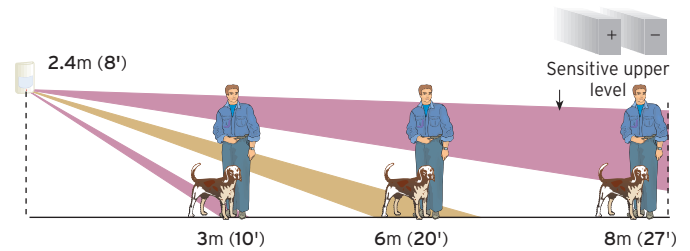

RISCO
GROUP

Creating Security Solutions.
With Care

ZoDIAC PRO (RK410PR) - PIR Detector

The best selling ZODIAC PRO has been specially designed for excellent catch performance and high false alarm immunity. Optimal installation is facilitated using the supplied free swivel. The internal cable duct and ample space inside make wiring easy. With an optical protective sleeve and white light protected lens the ZODIAC PRO prevents false alarms.

ZoDIAC QUAD (RK410RQ) - QUAD Detector

The ZoDIAC QUAD with real quad element sensor provides added catch performance and false alarm immunity in hostile residential environments. The real quad elements assure improved coverage while reducing significantly false alarms from warm air, moving curtains and spot temperature changes.

ZoDIAC PET (RK410PT) - PET Immune Detector

The ZoDIAC PET with advanced electronics utilizes a custom designed lens to provide full pet immunity to 70lb(33kg) dogs and 4 cats with no loss of catch performance. This sophisticated detector is the ideal solution for residential installations with pets. In order to ensure the PET immunity performance, this detector comes without a swivel.